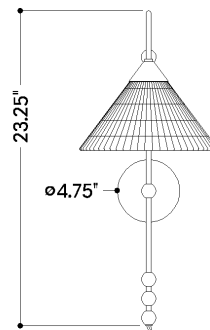

SANG

HL682201-AGB

Sang is jewelry-inspired lighting at its finest. Ornamental spheres give the geometric, clean silhouette a decorative flourish. Finished in Aged Brass or Old Bronze with a white linen shade, Sang recalls a bold drop-earring. Available as a pendant, plug-in wall sconce, or floor lamp, there's a Sang to accessorize every room. Part of our Dabito x Mitzi Tastemakers collection.

FINISHES

AGED BRASS

Coastal Suitable Finish (EPM): No

DIMENSIONS

Height: 23.25"

Width/Diameter: 10.5"

Canopy/Backplate: 4.75"

Product Weight: 3lb

Extension: 12.25"

Canopy/Backplate Shape: Round

Sloped Ceiling Compatible: No

Living Finish: No

Uplight Only: No

Shade

Shade 1: Linen

Shade 1 Top Width: 3.25"

Shade 1 Bottom L/W: 0" / 10.5"

Shade 1 Height: 5"

ELECTRICAL

Bulb 1

Bulb Included: No

Socket: E26 Medium Base

Bulb Type: G40

Max Wattage: 60

Bulb Quantity: 1

Bulb Included: No

Wire Length: 7"

Switch Type: 8' SPT-2 Fabric Cord

Gem Box Required (2"x3"): No

Dark Sky: No

SHIPPING

Carton 1: 26" x 14" x 7"

Carton 1 Weight: 5lb

Shipping Method: Ground

Country of Origin: VN

FRONT

HUDSON VALLEY LIGHTING GROUP | hvlgroup.com | 1.800.814.3993