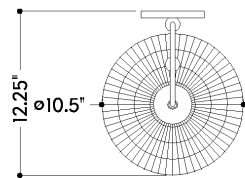

SANG

HL682201-AGB

Sang is jewelry-inspired lighting at its finest. Ornamental spheres give the geometric, clean silhouette a decorative flourish. Finished in Aged Brass or Old Bronze with a white linen shade, Sang recalls a bold drop-earring. Available as a pendant, plug-in wall sconce, or floor lamp, there's a Sang to accessorize every room. Part of our Dabito x Mitzi Tastemakers collection.

FINISHES

AGED BRASS

Coastal Suitable Finish (EPM): No

DIMENSIONS

Height: 23.25"

Width/Diameter: 10.5"

Canopy/Backplate: 4.75"

Product Weight: 3lb

Extension: 12.25"

Canopy/Backplate Shape: Round

Sloped Ceiling Compatible: No

Living Finish: No

Uplight Only: No

Shade

Shade 1: Linen

Shade 1 Top Width: 3.25"

Shade 1 Bottom L/W: 0" / 10.5"

Shade 1 Height: 5"

ELECTRICAL

Bulb 1

Bulb Included: No

Socket: E26 Medium Base

Bulb Type: G40

Max Wattage: 60

Bulb Quantity: 1

Bulb Included: No

Wire Length: 7"

Switch Type: 8' SPT-2 Fabric Cord

Gem Box Required (2"x3"): No

Dark Sky: No

SHIPPING

Carton 1: 26" x 14" x 7"

Carton 1 Weight: 5lb

Shipping Method: Ground

Country of Origin: VN

TOP