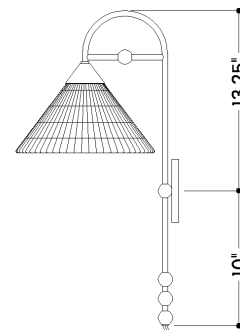

FINISHES

AGED BRASS

Coastal Suitable Finish (EPM): No

DIMENSIONS

Height: 23.25"

Width/Diameter: 10.5"

Canopy/Backplate: 4.75"

Product Weight: 3lb

Shade 1 Bottom L/W: 0" / 10.5"

Shade 1 Height: 5"

ELECTRICAL

Bulb 1

Bulb Included: No

Socket: E26 Medium Base

Bulb Type: G40

Max Wattage: 60

Bulb Quantity: 1

Bulb Included: No

Wire Length: 7"

Switch Type: 8' SPT-2 Fabric Cord

Gem Box Required (2"x3"): No

Dark Sky: No

SHIPPING

Carton 1: 26" x 14" x 7"

Carton 1 Weight: 5lb

Shipping Method: Ground

Country of Origin: VN

TOP

FRONT

SIDE

HUDSON VALLEY LIGHTING GROUP | hvlgroup.com | 1.800.814.3993