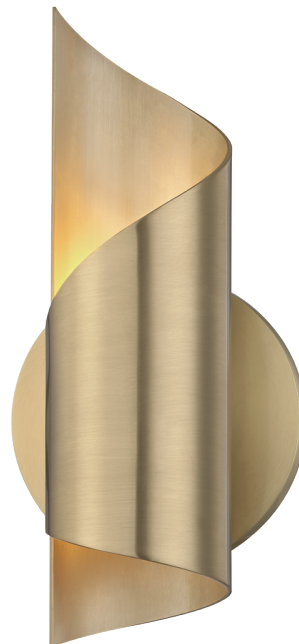

EVIE

H161101-AGB

A metal shade attaches directly to the backplate and curves around the single bulb of this tapered sconce. Light dances off the back and through the top of the Aged Brass, Old Bronze or Polished Nickel shade to create a soft flame-like effect.

FINISHES

AGED BRASS

Coastal Suitable Finish (EPM): No

DIMENSIONS

Height: 9.75"

Width/Diameter: 4.75"

Canopy/Backplate: 4.75"

Product Weight: 4lb

Extension: 3.75"

Top to Center: 6.5"

Canopy/Backplate Shape: Round

Sloped Ceiling Compatible: No

Living Finish: No

Uplight Only: No

Shade

ELECTRICAL

Switch Type: N/A

Gem Box Required (2"x3"): No

Dark Sky: No

SHIPPING

Carton 1: 12" x 6" x 6"

Carton 1 Weight: 3lb

Shipping Method: Ground

Country of Origin: VN