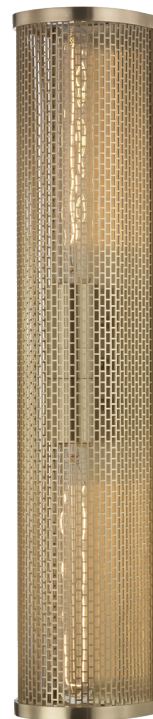

BRITT

H151102-AGB

FINISHES

AGED BRASS

Coastal Suitable Finish (EPM): No

DIMENSIONS

Height: 23.25"

Width/Diameter: 4.5"

Product Weight: 7lb

Extension: 4"

Top to Center: 11.63"

Canopy/Backplate Shape: Rectangle

Sloped Ceiling Compatible: No

Living Finish: No

Uplight Only: No

Shade

ELECTRICAL

Bulb 1

Bulb Included: No

Socket: E26 Medium Base

Bulb Type: T10-9.5

Max Wattage: 75

Bulb Quantity: 2

Bulb Included: No

Wire Length: 7"

Gem Box Required (2"x3"): No

Dark Sky: No

SHIPPING

Carton 1: 29" x 7" x 7"

Carton 1 Weight: 8lb

Shipping Method: Ground

Country of Origin: VN

HUDSON VALLEY LIGHTING GROUP | hvlgroup.com | 1.800.814.3993