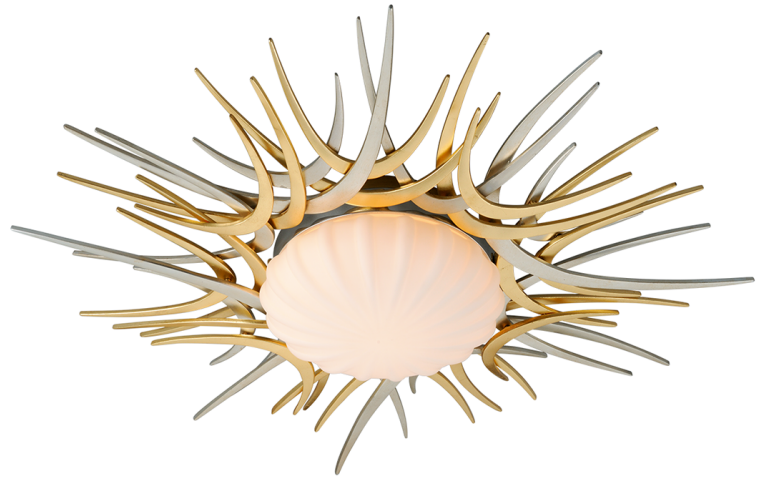

HELIOS

224-31

FINISHES

GOLD AND SILVER LEAF

Coastal Suitable Finish (EPM): No

DIMENSIONS

Height: 5.5"

Width/Diameter: 27"

Canopy/Backplate: 6.75"

Product Weight: 13.2lb

Canopy/Backplate Shape: Round

Sloped Ceiling Compatible: No

Living Finish: No

Uplight Only: No

Shade

ELECTRICAL